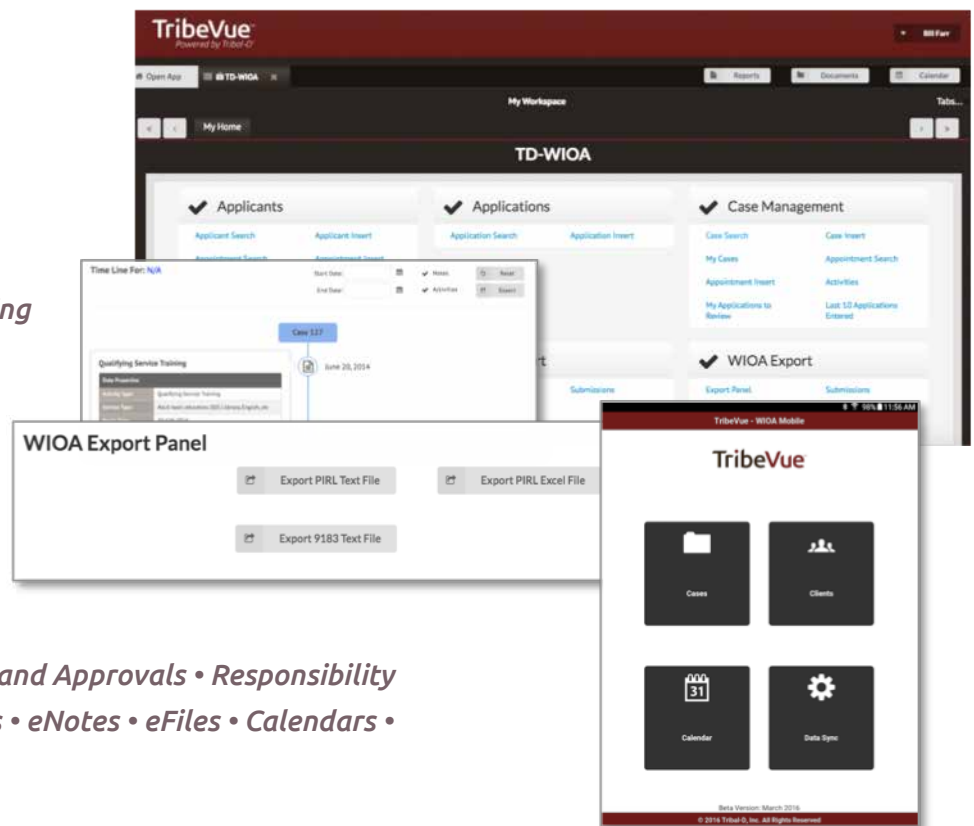

## Tribal WIOA Productivity System

**Improve Delivery of Native American Workforce Development.** Tribal workforce investment and development is a critical component of 'lifting' Native American communities out of poverty and into better standards of living. Addressing needs regarding employment and skills in Indian Country is quite different than typical state or federal workforce investment. For this reason, we've developed TribeVue-WIOA™ — a turnkey software application specifically suited for management of tribal workforce investment activities. This powerful software solution comes ready with federal reporting compliance capabilities and several productivity tools for tribal departments and consortiums.

### Features include:

- Bear Tracks-TribeVue Data Converter
- Remote, Web-based Access
- Applicants, Participant Intake
- Eligibility Automation
- Case, Activities, Services Tracker
- Document, File Manager
- Outcomes, Verifications
- WIOA Performance, PIRL Reporting
- Integrated Skill Bank
- TERO Job Matching Interface
- Resume Builder
- WIOA-Mobile™ App
- Google Maps Interface
- Case Manager Tools

*Service Authorizations and Approvals • Responsibility Contracts • eSignatures • eNotes • eFiles • Calendars • Timelines • Tasks*

**TribeVue™** | Integrated Software Applications for Tribal Management

**WIOA-Mobile™**